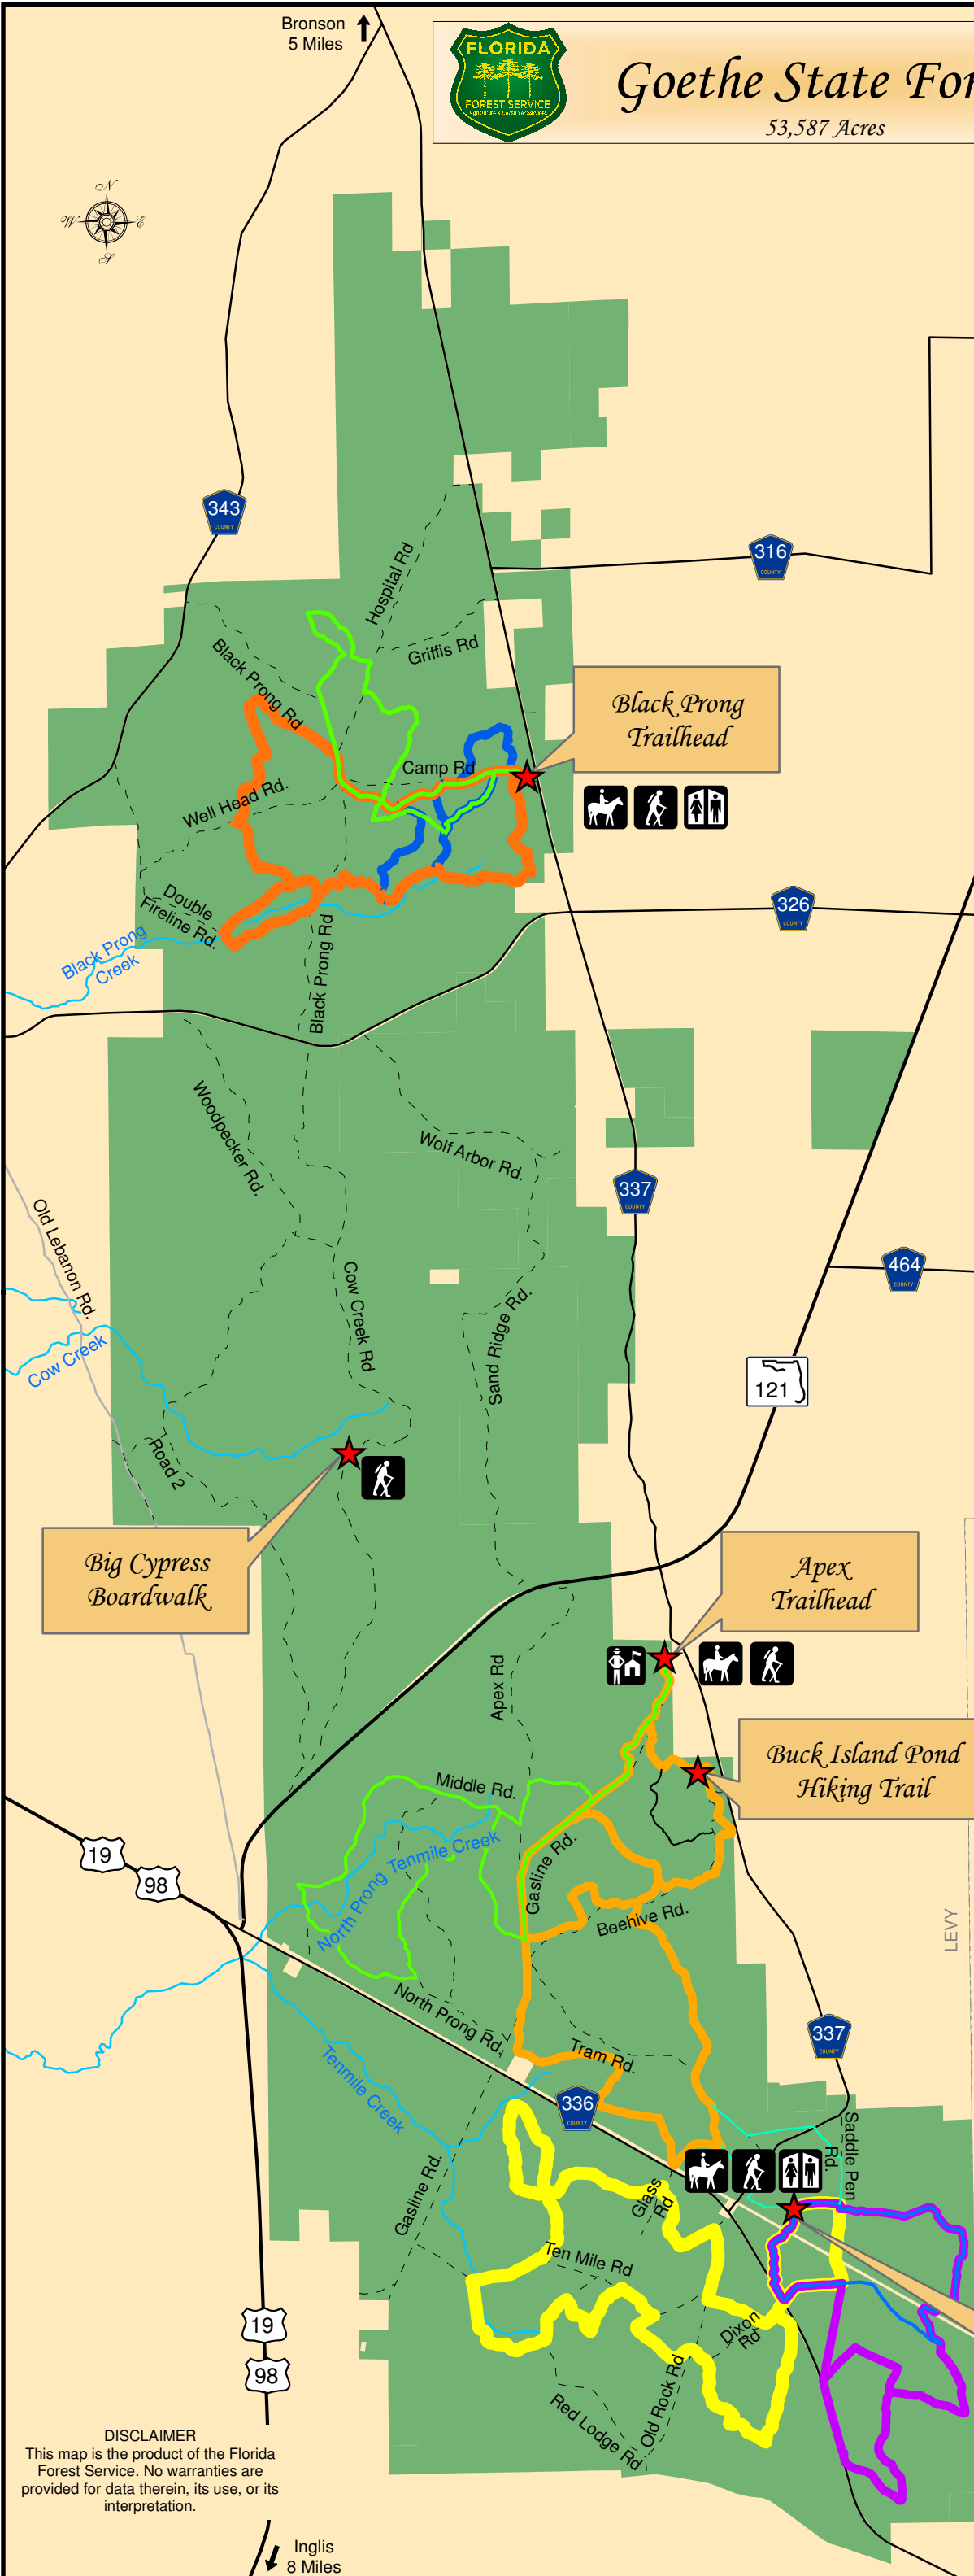

Goethe State Forest

53,587 Acres

Bronson
5 Miles

Legend

- Trailhead
- Forest Office
- State Forest
- Hiking
- Equestrian
- Restroom

Black Prong Trails

- Green Trail 5 & 10 M.
- Orange Trail 8.5 & 10 M.
- Blue Trail 3.5 & 6 M.

Apex Trails

- Green Trail 6.5 & 12.5 M.
- Orange Trail 4.5, 6.5 & 11.5 M.
- Connector Trails

Tidewater Trails

- Yellow Trail 2.5 & 15 M.
- Orange Trail 8.5 & 10 M.
- Purple Trail 7 & 10 M.
- Blue Trail 5.5 M.

Watermelon Pond

- Watermelon Pond Trail 7 M.

Bailey Mine

- Bailey Mine Trail 5.2 M.

0 1 2 Miles

DISCLAIMER
This map is the product of the Florida Forest Service. No warranties are provided for data therein, its use, or its interpretation.

Inglis
8 Miles