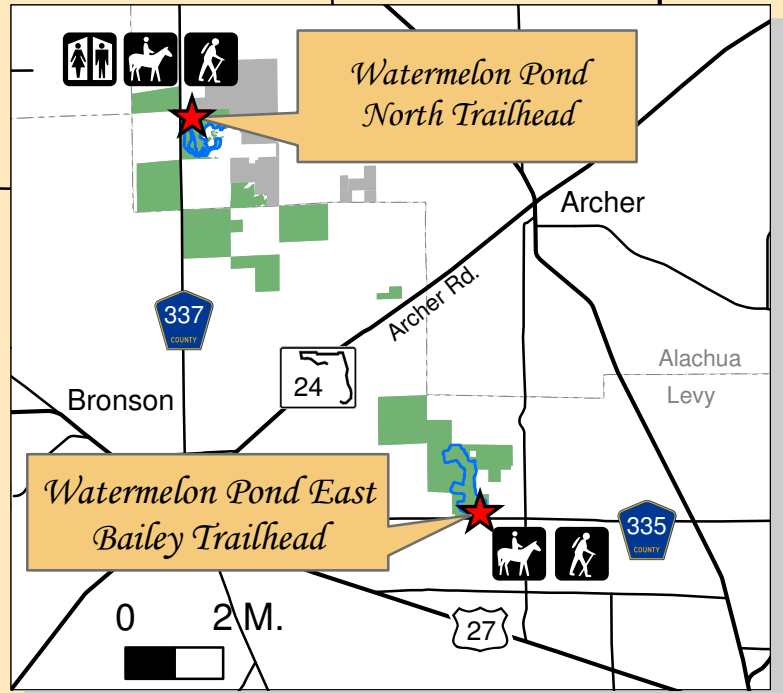

Goethe State Forest

53,587 Acres

Bronson
5 Miles

Legend

- Trailhead
- Forest Office
- State Forest
- Hiking
- Equestrian
- Restroom

Black Prong Trails

- Green Trail 5 & 10 M.
- Orange Trail 8.5 & 10 M.
- Blue Trail 3.5 & 6 M.

Apex Trails

- Green Trail 6.5 & 12.5 M.
- Orange Trail 4.5, 6.5 & 11.5 M.
- Connector Trails

Tidewater Trails

- Yellow Trail 2.5 & 15 M.
- Orange Trail 8.5 & 10 M.
- Purple Trail 7 & 10 M.
- Blue Trail 5.5 M.

Watermelon Pond

- Watermelon Pond Trail 7 M.

Bailey Mine

- Bailey Mine Trail 5.2 M.

0 1 2 Miles

DISCLAIMER
This map is the product of the Florida Forest Service. No warranties are provided for data therein, its use, or its interpretation.

Inglis
8 Miles